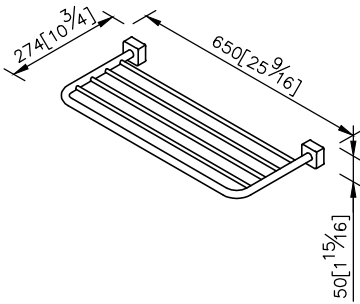

Bath Towel Rack 6900-65-80CP

unit: mm[inch]

- 1.Brass forging mounting base meets JIS 3771 standard.
- 2.Brass tube meets JIS 3604 standard.
- 3.Justime finishes resist corrosion and tarnish.
- 4.Chrome plated finish meets the standard of ASTM-SC2.
- 5.Vertical force could support a static load of 5 Kgf.
- 6.The size of towel rack: 600x278 mm.
- 7.The square pedestal of the bathroom accessories could increase the elegance for environment.
- 8.Coordinates with other products in 6900 collection.