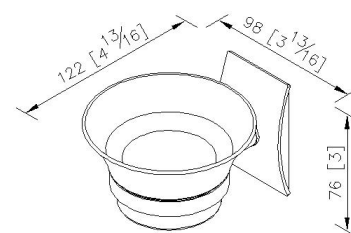

Soap Dish
6899-21-80S1

INTRODUCTION:

The simple curve base has designed with the brushed finish to display the beauty of fashion.

DESCRIPTION:

1. Stainless steel faceplate and soap dish ring.
2. Plastic mounting base with brass core.
3. Stainless Steel faceplate and ring meet SUS 304 standard.
4. Premium metal construction for durability.
5. Justime finishes resist corrosion and tarnish.
6. Finish meets the standard of ASTM-SC2.
7. Correctly installed product loading is 2 kgf.
8. Porcelain white soap dish .
9. Coordinates with other products in 6899 collection.

unit: mm[inch]

Certification:

Fixing Kits:

1. SUS 304 Stainless Steel Screws*2
- Hex Key 2.5mm*1
Plastic Anchors*2

AWARD: