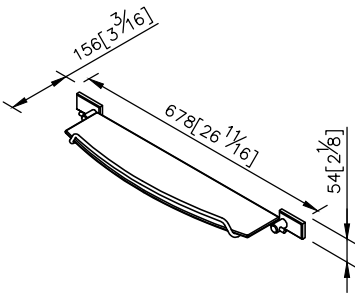

Shelf

6891-70-80CP

1. Brass forging faceplate meets JIS 3771 standard.
2. Brass fixing brackets and rail meet JIS 3604 standard.
3. Justime finishes resist corrosion and tarnish.
4. Chrome plated finish meets the standard of ASTM-SC2.
5. Vertical force could support a static load of 4 Kgf.
6. Frosted tempered glass shelf size 548*135REF*6mm.
7. Coordinates with other products in 6891 collection.

unit: mm[inch]