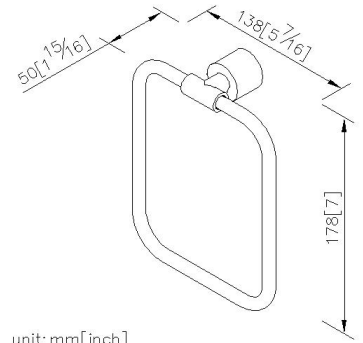

## Towel Ring 6880-60-80CP

### DESCRIPTION:

- 1.Brass of forging mounting base and bracket meet JIS 3771 standard.
- 2.Brass cylinder and towel ring meet JIS 3604 standard.
- 3.Justime finishes resist corrosion and tarnish.
- 4.Chrome plated finish meets the standard of ASTM-SC2.
- 5.Vertical force could support a static load of 4 Kgf.
- 6.Coordinates with other products in 6880 collection.