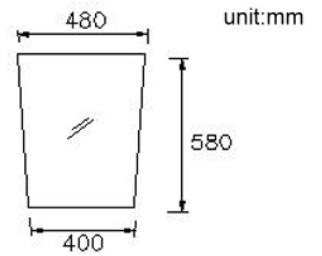

Cone

Mirror

6874-76-80CP

INTRODUCTION:

The distinctive mirror makes a style statement, helping see yourself clearly and uniquely. The great mirror makes a room look brighter and bigger, creating visual friendly. With explosion-proof film on its backside, it will prevent sharp mirror fagements falling and hurting people.

DESCRIPTION:

- 1.Mirror with German explosion-proof membrane on its backside, mirror fragments won't fall down when it's broken.
- 2.With tool kit.
- 3.Size 580*480*5mm
- 4.Coordinates with other products in 6874 collection