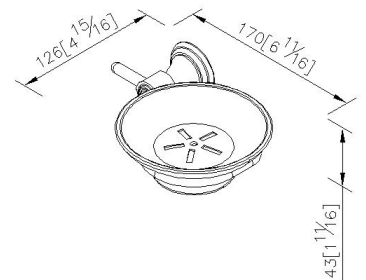

## Soap Dish 6865-20-80CP

### DESCRIPTION:

- 1.Transparent glass soap dish.
- 2.Brass meets JIS 3604 standard.
- 3.Premium metal construction for durability.
- 4.Justime finishes resist corrosion and tarnish.
- 5.Finish meets the standard of ASTM-SC2.
- 6.Correctly installed product's loading is 2 kgf.
- 7.Coordinates with other products in Sofia Collection.