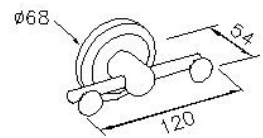

Robe Hook
6864-51-80CP

INTRODUCTION:

Small dots instead of the traditional claw-shaped were designed as the unique wall hook, getting rid of sharp metallic line. It provides usefulness and aesthetics for household living with little installation spaces.

DESCRIPTION:

- 1.Brass of forging body meets JIS 3771 standard.
- 2.Premium metal construction for durability.
- 3.Justime finishes resist corrosion and tarnish.
- 4.Finish meets the standard of ASTM-SC2.
- 5.Correctly installed product's loading is 5 kgf.
- 6.Coordinates with other products in 6864 collection.