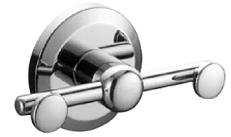

Robe Hook
6864-51-80CP

INTRODUCTION:

Small dots instead of the traditional claw-shaped were designed as the unique wall hook, getting rid of sharp metallic line. It provides usefulness and aesthetics for household living with little installation spaces.

DESCRIPTION:

- 1.Brass of forging body meets JIS 3771 standard.
- 2.Premium metal construction for durability.
- 3.Justime finishes resist corrosion and tarnish.
- 4.Finish meets the standard of ASTM-SC2.
- 5.Correctly installed product's loading is 5 kgf.
- 6.Coordinates with other products in 6864 collection.