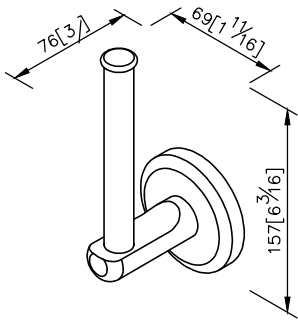

Spare Toilet Tissue Holder
6864-42-80CP

- 1.Brass of forging body meets JIS 3771 standard.
- 2.Premium metal construction for durability.
- 3.Justime finishes resist corrosion and tarnish.
- 4.Finish meets the standard of ASTM-SC2.
- 5.Correctly installed product's loading is 5 kgf.
- 6.Coordinates with other products in 6864 collection.

unit: mm[inch]