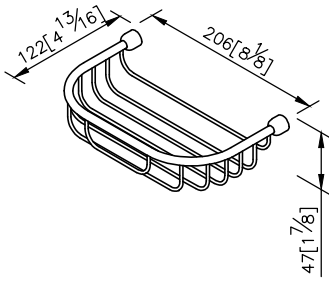

Shower Basket 6861-87-80CP

- 1.Brass meets JIS 3604 standard.
- 2.Premium metal construction for durability.
- 3.Justime finishes resist corrosion and tarnish.
- 4.Finish meets the standard of ASTM-SC2.
- 5.Correctly installed product's loading is 5 kgf.
- 6.Coordinates with other products in 6861 collection.

unit: mm[inch]