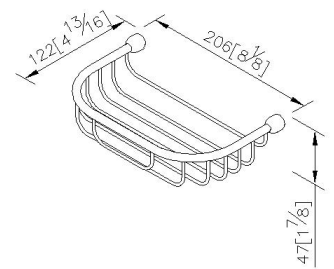

Shower Basket  
6861-87-80CP

**INTRODUCTION:**

A bathroom not only being a place for bathing, the arrangements of accessories shows personal taste. 6861 series become a choice of the bathing space with perfect match of "U" shape bracket match with the gold base.

**DESCRIPTION:**

- 1.Brass meets JIS 3604 standard.
- 2.Premium metal construction for durability.
- 3.Justime finishes resist corrosion and tarnish.
- 4.Finish meets the standard of ASTM-SC2.
- 5.Correctly installed product's loading is 5 kgf.
- 6.Coordinates with other products in 6861 collection.

unit: mm[inch]

**Certification:**

**Fixing Kits:**

- 1.SUS 304 Stainless Steel Screws\*2
- Hex Key 2.0mm\*1  
Plastic Anchors\*2

**AWARD:**