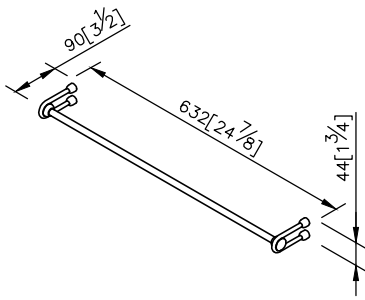

Towel Bar
6861-10-80CP

- 1.Brass meets JIS 3604 standard.
- 2.Premium metal construction for durability.
- 3.Justime finishes resist corrosion and tarnish.
- 4.Finish meets the standard of ASTM-SC2.
- 5.Correctly installed product's loading is 4 kgf.
- 6.Coordinates with other products in 6861 Collection.

unit:mm[inch]