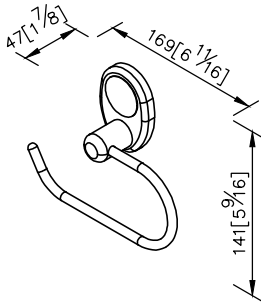

Toilet Tissue Holder 6860-40-81CP

- 1.Brass of forging body meets JIS 3771 standard.
- 2.Premium metal construction for durability.
- 3.Justime finishes resist corrosion and tarnish.
- 4.Finish meets the standard of ASTM-SC2.
- 5.Correctly installed product's loading is 5 kgf.
- 6.Coordinates with other products in 6860 collection.

unit: mm[inch]