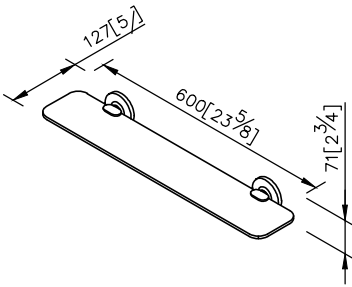

### Shelf

6859-70-80CP

- 1.Brass of forging body meets JIS 3771 standard.
- 2.Premium metal construction for durability.
- 3.Justime finishes resist corrosion and tarnish.
- 4.Finish meets the standard of ASTM-SC2.
- 5.Correctly installed product's loading is 5 kgf.
- 6.Tempered glass(600\*110\*R25\*6mm).
- 7.Coordinates with other products in 6859 collection.

unit: mm[inch]