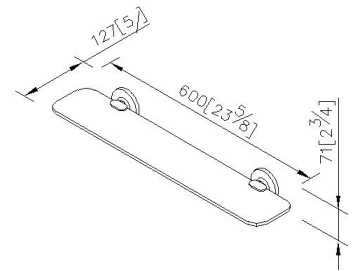

## Shelf 6859-70-80CP

### DESCRIPTION:

- 1.Brass of forging body meets JIS 3771 standard.
- 2.Premium metal construction for durability.
- 3.Justime finishes resist corrosion and tarnish.
- 4.Finish meets the standard of ASTM-SC2.
- 5.Correctly installed product's loading is 5 kgf.
- 6.Tempered glass(600\*110\*R25\*6mm).
- 7.Coordinates with other products in 6859 collection.

unit: mm[inch]