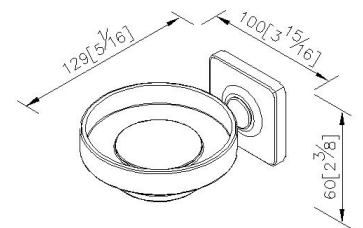

Soap Dish 6858-20-80CP

INTRODUCTION:

The overall had designed with square and round shape, the smooth square base set off texture of metallic metallicity, which created perfect coordination with circle line.

DESCRIPTION:

- 1.Porcelain soap dish.
- 2.Brass meets JIS 3604 standard.
- 3.Premium metal construction for durability.
- 4.Justime finishes resist corrosion and tarnish.
- 5.Finish meets the standard of ASTM-SC2.
- 6.Correctly installed product's loading is 2 kgf.
- 7.Coordinates with other products in Timeless Collection.

Certification:

unit: mm[inch]

Fixing Kits:

- SUS 304 Stainless Steel Screws x2
- Plastic Anchors x2
- Material of Wall Mount Bracket: Steel with zinc plating x1

AWARD: