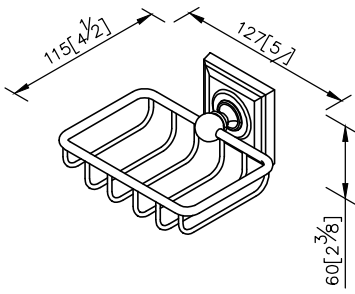

Shower Basket
6857-87-80CP

1. Brass of forging body meets JIS 3771 standard.
2. Premium metal construction for durability.
3. Justime finishes resist corrosion and tarnish.
4. Finish meets the standard of ASTM-SC2.
5. Correctly installed product's loading is 5 kgf.
6. Coordinates with other products in 6857 collection.

unit: mm[inch]

Mounting Template Specification