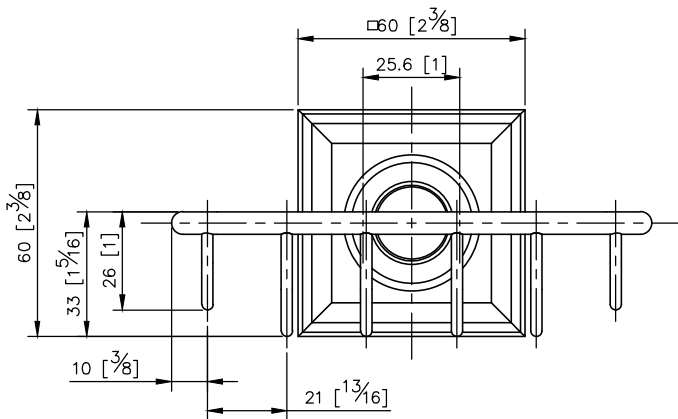

Shower Basket
6857-87-80CP

1. Brass of forging body meets JIS 3771 standard.
2. Premium metal construction for durability.
3. Justime finishes resist corrosion and tarnish.
4. Finish meets the standard of ASTM-SC2.
5. Correctly installed product's loading is 5 kgf.
6. Coordinates with other products in 6857 collection.

unit: mm[inch]

Mounting Template Specification