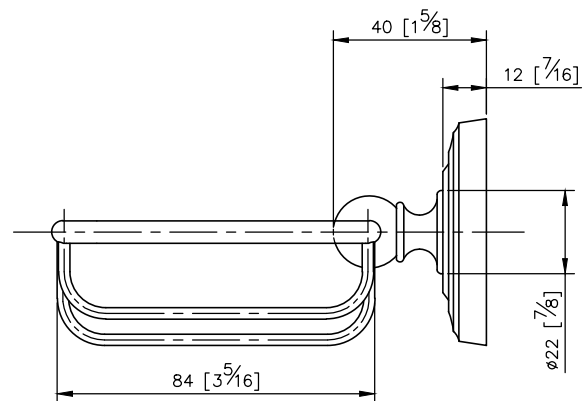

Shower Basket
6857-87-80CP

1. Brass of forging body meets JIS 3771 standard.
2. Premium metal construction for durability.
3. Justime finishes resist corrosion and tarnish.
4. Finish meets the standard of ASTM-SC2.
5. Correctly installed product's loading is 5 kgf.
6. Coordinates with other products in 6857 collection.

unit: mm[inch]

Mounting Template Specification