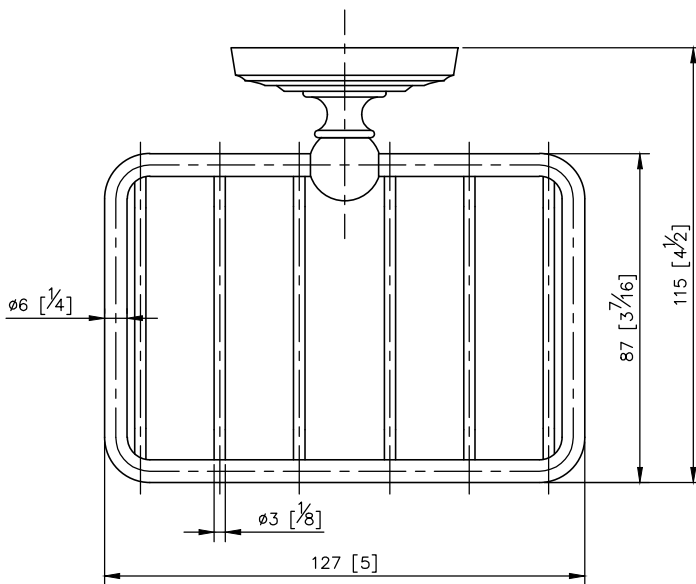

Shower Basket
6857-87-80CP

1. Brass of forging body meets JIS 3771 standard.
2. Premium metal construction for durability.
3. Justime finishes resist corrosion and tarnish.
4. Finish meets the standard of ASTM-SC2.
5. Correctly installed product's loading is 5 kgf.
6. Coordinates with other products in 6857 collection.

unit: mm[inch]

Mounting Template Specification