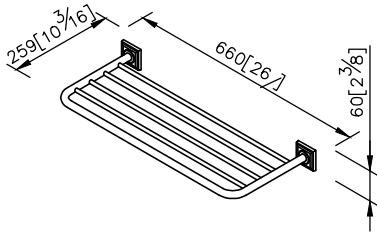

Bath Towel Rack
6857-65-80CP

1. Brass of forging body meets JIS 3771 standard.
2. Premium metal construction for durability.
3. Justime finishes resist corrosion and tarnish.
4. Finish meets the standard of ASTM-SC2.
5. Correctly installed product's loading is 5 kgf.
6. Coordinates with other products in 6857 collection.

unit: mm[inch]