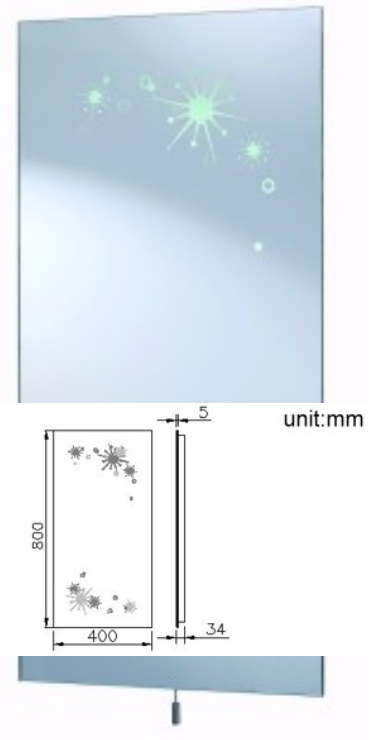

**Mirror**  
**6841-YF-82CE**

**INTRODUCTION:**

The simple and generous design without unnecessary lines to increase the fashion style on the showerroom. Illuminated Mirror with the childlike design makes the bathroom space more lively.

**DESCRIPTION:**

- 1.Safety back film over entire surface.
- 2.Aluminium Anodised Frame.
- 3.Input: 220V-240V.
- 4.Dimension of Mirror: 800x400x34 (mm).
- 5.Use two-T5 Fluorescent 13W Tubes. Tube Length 515mm (With PINS 530mm).