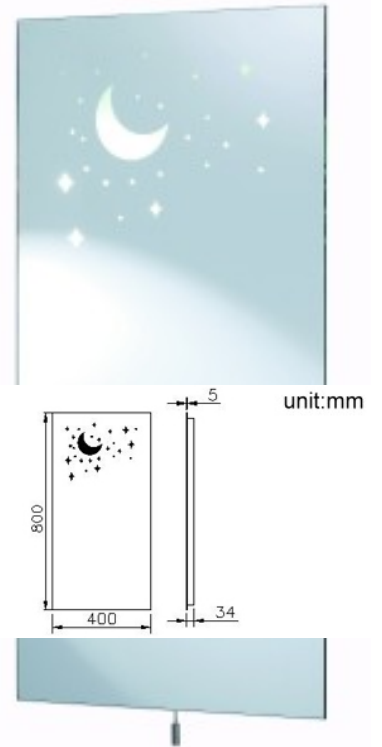

Mirror
6841-Y3-81CE

INTRODUCTION:

The simple and generous design without unnecessary lines to increase the fashion style on the showerroom. Illuminated Mirror with the childlike design makes the bathroom space more lively.

DESCRIPTION:

- 1.Safety back film over entire surface.
- 2.Aluminium Anodised Frame.
- 3.Input: 110V-130V.
- 4.Dimension of Mirror: 800x400x34 (mm).
- 5.Use two-T5 Fluorescent 13W Tubes. Tube Length 515mm (With PINS 530mm).