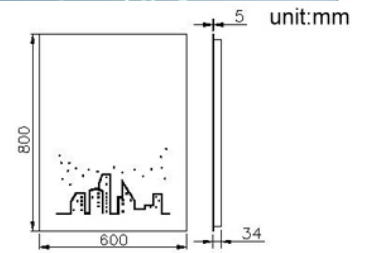

**Mirror**  
**6841-Y1-81CE**

**INTRODUCTION:**

The simple and generous design without unnecessary lines to increase the fashion style on the showerroom. Illuminated Mirror with the childlike design makes the bathroom space more lively.

**DESCRIPTION:**

- 1.Safety back film over entire surface.
- 2.Aluminium Anodised Frame.
- 3.Input: 110V-130V.
- 4.Dimension of Mirror: 800x600x34 (mm).
- 5.Use two-T5 Fluorescent 13W Tubes. Tube Length 515mm (With PINS 530mm).