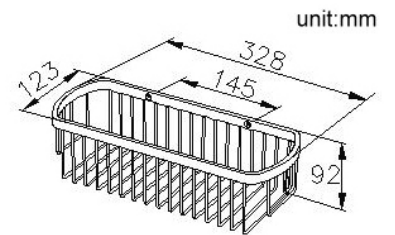

**Basket**  
6840-92-81CP

**INTRODUCTION:**

Elegant smooth square iron bars build the basket, which is lightweight and highly durable. Let a simple idea bring the aesthetics for household, also making living more convenient.

**DESCRIPTION:**

- 1.Brass meets JIS 3604 standard.
- 2.Premium metal construction for durability.
- 3.Justime finishes resist corrosion and tarnish.
- 4.Finish meets the standard of ASTM-SC2.
- 5.Correctly installed product's loading is 5 kgf.