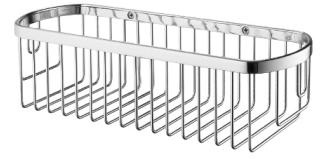

**Basket**  
6840-92-81CP

**INTRODUCTION:**

Elegant smooth square iron bars build the basket, which is lightweight and highly durable. Let a simple idea bring the aesthetics for household, also making living more convenient.

**DESCRIPTION:**

- 1.Brass meets JIS 3604 standard.
- 2.Premium metal construction for durability.
- 3.Justime finishes resist corrosion and tarnish.
- 4.Finish meets the standard of ASTM-SC2.
- 5.Correctly installed product's loading is 5 kgf.