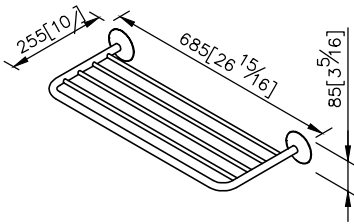

Bath Towel Rack
6827-65-80CP

1. Brass meets JIS 3604 standard.
2. Premium metal construction for durability.
3. Justime finishes resist corrosion and tarnish.
4. Finish meets the standard of ASTM-SC2.
5. Correctly installed product's loading is 5 kgf.
6. Coordinates with other products in Moonbow collection.

unit: mm[inch]