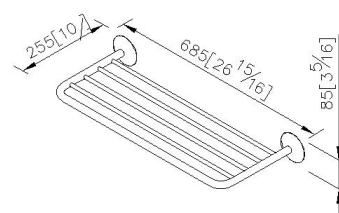

Bath Towel Rack 6827-65-80CP

INTRODUCTION:

As base shape as bright moon hanging in the sky, the clean and pure surface emit a romantic and poetic aesthetic feeling.

DESCRIPTION:

- 1.Brass meets JIS 3604 standard.
- 2.Premium metal construction for durability.
- 3.Justime finishes resist corrosion and tarnish.
- 4.Finish meets the standard of ASTM-SC2.
- 5.Correctly installed product's loading is 5 kgf.
- 6.Coordinates with other products in Moonbow collection.

Certification:

unit:mm[inch]

Fixing Kits:

- SUS 304 Stainless Steel Screws*2
- Hex Key 2.5mm*1
- Plastic Anchors*2

AWARD: