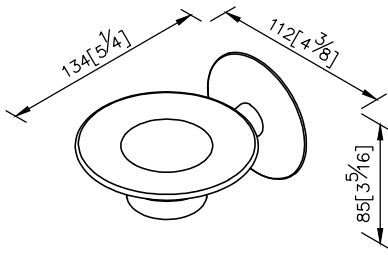

Soap Dish
6827-20-81CP

1. Frosted glass soap dish.
2. Brass meets JIS 3604 standard.
3. Premium metal construction for durability.
4. Justime finishes resist corrosion and tarnish.
5. Finish meets the standard of ASTM-SC2.
6. Correctly installed product's loading is 2 kgf.
7. Coordinates with other products in Moonbow Collection.

unit: mm[inch]