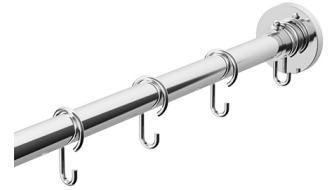

## Shower Rod 6825-P0-80CP

### INTRODUCTION:

Inspired the "minimalism" as main idea, the main of Simple series had been designed with simplified round. The products of Simple series represent the taste of aesthetic by removing the extra and complicated lines, the simple and smooth curve of product become an excellent selection of bathroom space.

Simple Series shower rod is made of durable stainless steel equipped with solid brass flanges. You may now fix the first curtain ring on our brand new ball-like hook to ease the pull/drag process.

### DESCRIPTION:

1. Dimensions: 244\*6.3\*6.3CM
2. Dimensions of a rod tube: OD 22.2\*0.8\*1200mm
3. The rod tube is made of durable stainless steel
4. Custom cut for rod tube after order
5. Equipped with solid brass JIS3771 flanges
6. Premium Chrome plating meets the ASTM-SC2 standard
7. Maintenance free and rust resistant