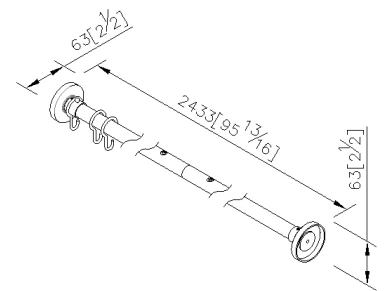

## Shower Rod 6825-P0-80CP

Simple Series shower rod is made of durable stainless steel equipped with solid brass flanges. You may now fix the first curtain ring on our brand new ball-like hook to ease the pull/drag process.

### DESCRIPTION:

1. Dimensions: 244\*6.3\*6.3CM
2. Dimensions of a rod tube: OD 22.2\*0.8\*1200mm
3. The rod tube is made of durable stainless steel
4. Custom cut for rod tube after order
5. Equipped with solid brass JIS3771 flanges
6. Premium Chrome plating meets the ASTM-SC2 standard
7. Maintenance free and rust resistant