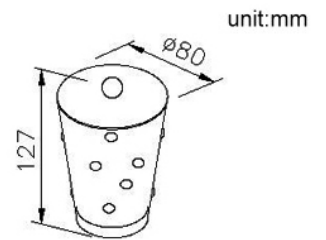

DESCRIPTION:

- 1.White glass pot
- 2.Stainless Steel cover

Certification:

Fixing Kits:

- 1.

AWARD: