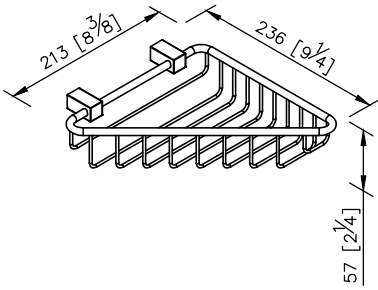

Corner Basket
6817-88-80CP

- 1.Brass of sand-casting body meets JIS 3604 standard
- 2.Premium metal construction for durability
- 3.Justime finishes resist corrosion and tarnish
- 4.Finish meets the standard of ASTM-SC2
- 5.Correctly installed product's loading is 5 kg f
- 6.Coordinates with other products in Cubic Collection

unit: mm[inch]