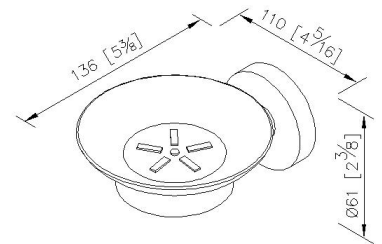

Simple

Soap Dish 6810-20-80CP

INTRODUCTION:

The round base without any color ornaments to cases on the beauty that comes with simplicity has the simple and fashion feelings.

DESCRIPTION:

- 1.Brass of forging body meets JIS 3771 standard.
- 2.Premium metal construction for durability.
- 3.Justime finishes resist corrosion and tarnish.
- 4.Finish meets the standard of ASTM-SC2.
- 5.The simply design concept could be collocated with diverse space.
- 6.Correctly installed product's loading is 2 kgf.
- 7.Frosted glass soap dish.
- 8.Coordinates with other products in 6810 collection.

unit:mm[inch]

Certificaion:

Fixing Kits:

- 1.SUS 304 Stainless Steel Screws *2
- Hex Key2.0mm *1
- Plastic Anchors *2
- Material of Wall Mount Bracket: Stainless Steel (SUS 304) *1

AWARD: