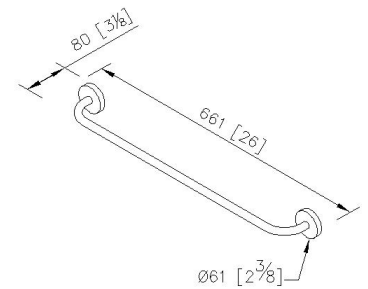

### Towel Bar 6810-10-80CP

#### DESCRIPTION:

- 1.Brass of forging body meets JIS 3771 standard.
- 2.Premium metal construction for durability.
- 3.Justime finishes resist corrosion and tarnish.
- 4.Finish meets the standard of ASTM-SC2.
- 5.The simply design concept could be collocated with diverse space.
- 6.Correctly installed product's loading is 4 kgf.
- 7.The size of towel bar: 600mm.
- 8.Coordinates with other products in 6810 collection.

unit:mm[inch]