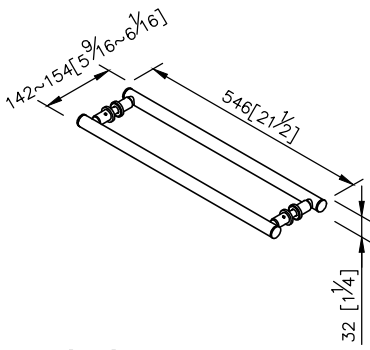

Door Handle
6807-D2-80CP

- 1.Brass with chrome-plated standard of ASTM-SC2.
- 2.The handle is especially designed for the glass, it could provide the steadier when using.

unit: mm[inch]