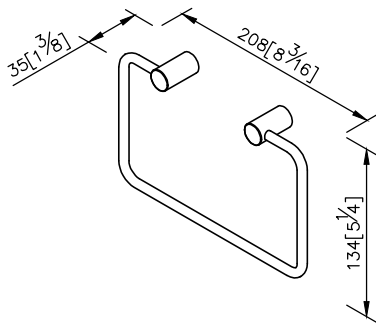

**Towel Ring**  
6807-60-80CP

- 1.Brass of body meets JIS 3604 standard.
- 2.Premium metal construction for durability.
- 3.Justime finishes resist corrosion and tarnish.
- 4.Finish meets the standard of ASTM-SC2.
- 5.Correctly installed product's loading is 4 kgf.
- 6.Coordinates with other products in Still One Collection.

unit: mm[inch]