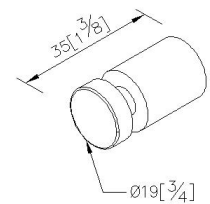

- 1.Brass of body meets JIS 3604 standard.
- 2.Premium metal construction for durability.
- 3.Justime finishes resist corrosion and tarnish.
- 4.Finish meets the standard of ASTM-SC2.
- 5.Correctly installed product's loading is 5 kgf.
- 6.Coordinates with other products in Still One Collection.

unit:mm[inch]

Certificaion:

Fixing Kits:

- 1.SUS 304 Stainless Steel Screws*4
- Hex Key 1/8"*1
Plastic Anchors*4
Material of Wall Mount Bracket: Copper JIS3771*2

AWARD: