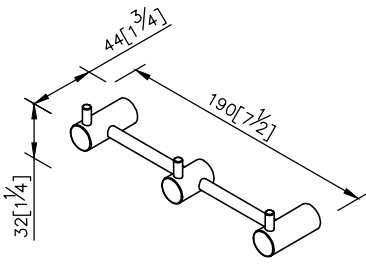

**Robe Hook**  
6807-53-80CP

- 1.Brass of body meets JIS 3604 standard.
- 2.Premium metal construction for durability.
- 3.Justime finishes resist corrosion and tarnish.
- 4.Finish meets the standard of ASTM-SC2.
- 5.Correctly installed product's loading is 5 kgf.
- 6.Coordinates with other products in Still One Collection.
- 7.The plurality of hooks can increase the available space.

unit: mm[inch]