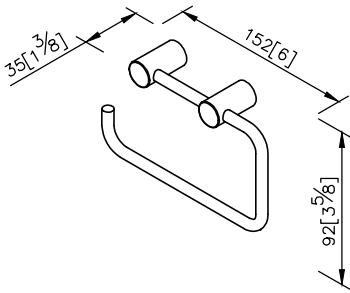

Toilet Tissue Holder
6807-40-80CP

- 1.Brass of body meets JIS 3604 standard.
- 2.Premium metal construction for durability.
- 3.Justime finishes resist corrosion and tarnish.
- 4.Finish meets the standard of ASTM-SC2.
- 5.Correctly installed product's loading is 5 kgf.
- 6.Coordinates with other products in Still One Collection.

unit: mm[inch]