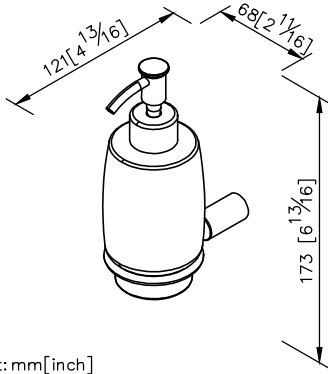

Soap Dispenser
6807-25-80CP

unit: mm[inch]

1. Frosted glass soap dispenser.
2. Capacity: 240ml.
3. Brass of body meets JIS 3604 standard.
4. Premium metal construction for durability.
5. Justime finishes resist corrosion and tarnish.
6. Finish meets the standard of ASTM-SC2.
7. Correctly installed product's loading is 2 kgf.
8. Coordinates with other products in Still One Collection.