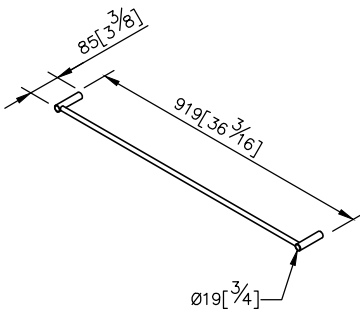

**Towel Bar**  
6807-13-80CP

- 1.Brass of body meets JIS 3604 standard.
- 2.Premium metal construction for durability.
- 3.Justime finishes resist corrosion and tarnish.
- 4.Finish meets the standard of ASTM-SC2.
- 5.Correctly installed product's loading is 4 kgf.
- 6.Coordinates with other products in Still One Collection.

unit: mm[inch]