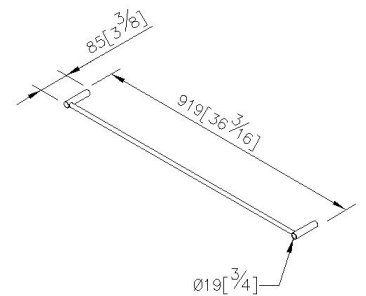

### Towel Bar 6807-13-80CP

#### DESCRIPTION:

- 1.Brass of body meets JIS 3604 standard.
- 2.Premium metal construction for durability.
- 3.Justime finishes resist corrosion and tarnish.
- 4.Finish meets the standard of ASTM-SC2.
- 5.Correctly installed product's loading is 4 kgf.
- 6.Coordinates with other products in Still One Collection.

unit: mm[inch]