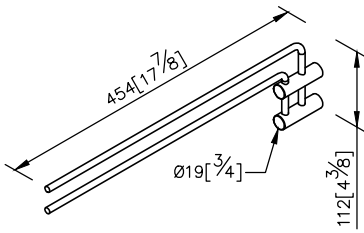

Still One Swivel Double Towel Bar

6802-12-80CP

1. Brass of sand-casting body meets JIS 3604 standard
2. Premium metal construction for durability
3. Justime finishes resist corrosion and tarnish
4. Finish meets the standard of ASTM-SC2
5. Correctly installed product's loading is 4 kg f
6. Coordinates with other products in Still One Collection

unit: mm[inch]