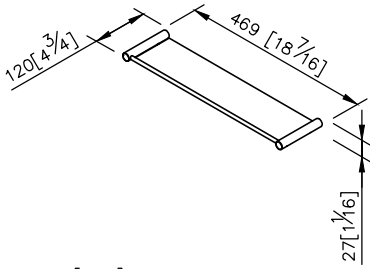

Shelf
6806-70-80S1

unit: mm[inch]

1. Stainless Steel body meets SUS 304 standard.
2. Premium metal construction for durability.
3. Justime finishes resist corrosion and tarnish.
4. The simply design concept could be collocated with diverse space.
5. Correctly installed product's loading is 4 kgf.
6. The size of glass : 5*105*430mm.
7. Tempered glass increase the safe and steady to the users.
8. Coordinates with other products in 6806 collection.