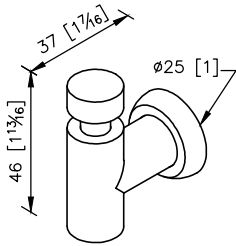

**Robe Hook**  
6804-50-80SS

- 1.High Quality Brass.
- 2.Premium metal construction for durability.
- 3.Justime finishes resist corrosion and tarnish.
- 4.Finish meets the standard of ASTM-SC2.
- 5.The cone plinth of the bathroom accessories could increase the elegance for environment.
- 6.Finished: Brushed Nickel with Lacquer, which it's not easy to leave fingerprints on the surface.
- 7.Correctly installed product's loading is 5 kgf.

unit: mm[inch]