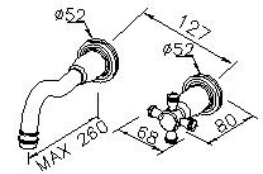

Wall-Mounted Basin Faucet (Cold Only)
6803-V8-80CP

INTRODUCTION:

Inspired by the revival, the base has been devised with the parallel and spindle lines to display the gorgeous beauty of Middle Ages.

DESCRIPTION:

- 1.Brass cartridge is antibacterial, keeping the basin water clean and safe for using.
- 2.Japan (MARUWA) ceramic disc inside the cartridge performs well on wear resistance, having 10 years guarantee.
- 3.The body of valve should be buried in the wall beforehand for 1" adjusting
- 4.The chrome-plated surface meets SC2 standard of ASTM for 5 years guarantee, which also passes 96 hours Salt Spray Test to prove its high antirust ability.

unit:mm

Certification:

Fixing Kits:

- 1.Hex Key 2.0mm*1
- Set Screw*3

AWARD: