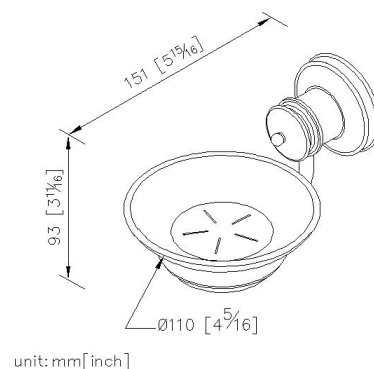

Soap Dish
6803-20-80CP

INTRODUCTION:

Inspired by the revival, the base has been devised with the parallel and spindle lines to display the gorgeous beauty of Middle Ages.

DESCRIPTION:

- 1.Brass meets JIS 3604 standard.
- 2.Premium metal construction for durability.
- 3.Justime finishes resist corrosion and tarnish.
- 4.Finish meets the standard of ASTM-SC2.
- 5.Frosted glass soap dish with the pedestal could increase the stability for user.
- 6.Correctly installed product's loading is 2 kgf.
- 7.Frosted glass soap dish.
- 8.The cylinder plinth of the bathroom accessories could increase the elegance for environment.