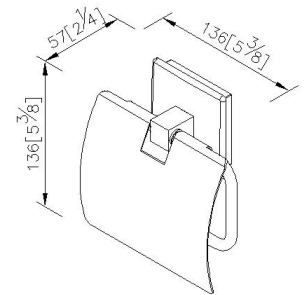

Toilet Tissue Holder W/Lid 6801-41-80CP

INTRODUCTION:

The combination of white ceramic base and four-leaved clover pattern bring the lively ambiance and happiness into the bathroom.

DESCRIPTION:

1. Square porcelain faceplate could increase the living atmosphere for bathroom.
2. Brass of sand-casting body meets JIS 3604 standard.
3. Premium metal construction for durability.
4. Justime finishes resist corrosion and tarnish.
5. Finish meets the standard of ASTM-SC2.
6. Correctly installed product's loading is 5 kgf.
7. Coordinates with other products in Happiness collection.

unit: mm[inch]

Certification:

Fixing Kits:

1. SUS 304 Stainless Steel Screws x2
- Plastic Anchors x2
Material of Wall Mount Bracket: Steel with zinc plating x1

AWARD: