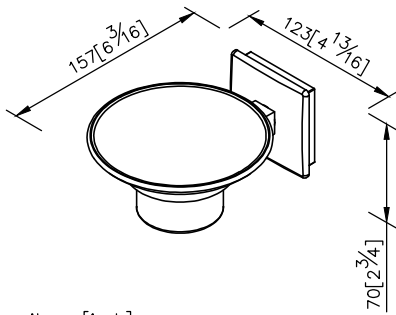

Soap Dish
6801-20-80CP

unit: mm[inch]

1. Square porcelain faceplate could increase the living atmosphere for bathroom.
2. Porcelain soap dish with the pedestal could increase the stability for user.
3. Brass of sand-casting body meets JIS 3604 standard.
4. Premium metal construction for durability.
5. Justime finishes resist corrosion and tarnish.
6. Finish meets the standard of ASTM-SC2.
7. Correctly installed product's loading is 2 kgf.
8. Coordinates with other products in Happiness collection.