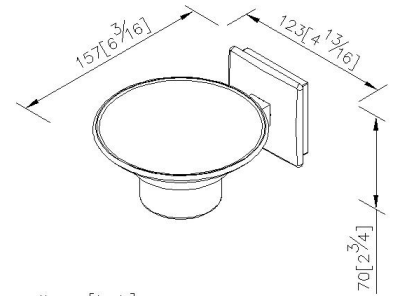

## Soap Dish 6801-20-80CP

### DESCRIPTION:

1. Square porcelain faceplate could increase the liveing atmosphere for bathroom.
2. Porcelain soap dish with the pedestal could increase the stability for user.
3. Brass of sand-casting body meets JIS 3604 standard.
4. Premium metal construction for durability.
5. Justime finishes resist corrosion and tarnish.
6. Finish meets the standard of ASTM-SC2.
7. Correctly installed product's loading is 2 kgf.
8. Coordinates with other products in Happiness collection.

unit: mm[inch]