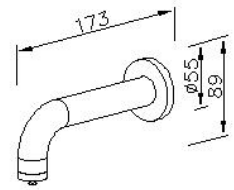

Function 2

Tip-Touch Basin Faucet (Cold Only) 6797-9F-80CP

INTRODUCTION:

The simply design with tip-touch aerator, this faucet not only could saving water but also provide the convenient for keeping the environment cleared.

DESCRIPTION:

1. Tip-touch could saving water amd increase the neatly for basin table.
2. Tip-touch aerator passes up to 200,000 times on-off life test.
3. Aerator with removable flow restrictor (2.2 GPM max.), end-user can take off it for larger water flow if necessary.
4. The faucet can stand the presure from 0.5 to 5 kg/cm²
5. Material is Brass with Chrome plated and meets ASTM-SC2 standard.