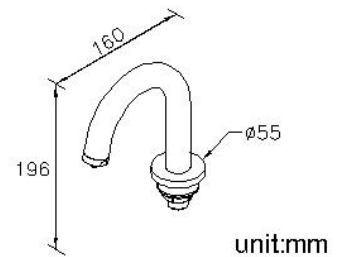

Function 2

Tip-Touch Basin Faucet (Cold Only) 6797-90-80CP

INTRODUCTION:

The simply design with tip-touch aerator, this faucet not only could saving water but also provide the convenient for keeping the environment cleared.

DESCRIPTION:

1. Tip-touch could saving water amd increase the neatly for basin table.
2. Tip-touch aerator passes up to 200,000 times on-off life test.
3. Aerator with removable flow restrictor (2.2 GPM max.), end-user can take off it for larger water flow if necessary.
4. The faucet can stand the presure from 0.5 to 5 kg/cm²
5. Material is Brass with Chrome plated and meets ASTM-SC2 standard.