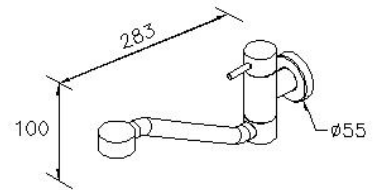

DESCRIPTION:

- 1.Ceramic cartridge with MARUWA ceramic disc / (Japan)
- 2.Handle valve turning range from closed position: 90°
- 3.Brass with Chrome plated meets ASTM-SC2 standard.
- 4.With precise manufacture, the sprayer can stand the presure from 0.1kg to 10kg.
- 5.Thread: 1/2-14 NPSM.
- 6.Swiveling spout (up to 50,000 turns test).
- 7.Casting material meets ISO CuZn40Pb Standard.