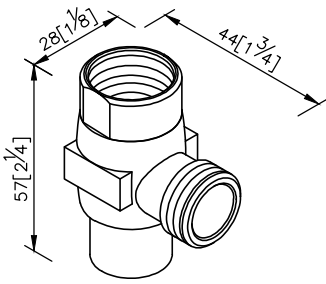

Diverter
6790-TB-80CR

1. 6790-TB for single-handle kitchen faucet.
2. The faucet body is directly connected to the diverter.

unit: mm[inch]