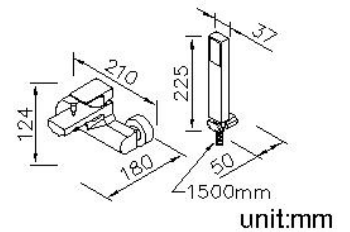

DESCRIPTION:

1. Universal mold design which uses common parts and increase more convenient for maintained.
2. Ceramic valve with CERAMTEC ceramic disc / (Germany)
3. Handle can be moved up to 22° to adjust water flow from closed position; hot and cold water controlled by swinging handle for 45° both right and left sides.
4. The available distance between two centers of wall water-outlet is 122mm to 178mm.
5. With R 1/2 to water supply wall outlet.
6. Elastic shower hose can be extended from 1.5 meter to 2 meter and stand 15Kg/cm² water pressure.
7. Casting material meets ISO CuZn40Pb Standard.
8. Handle material meets JIS 3771 Standard.

Certification:

Fixing Kits:

1. SUS 304 Stainless Steel Screws*2
- Hex Key 2.0mm*1
Bracket Anchor*1
Plastic Anchors*2

AWARD:

DESIGN
AWARD

台灣精品
TAIWAN EXCELLENCE
2011